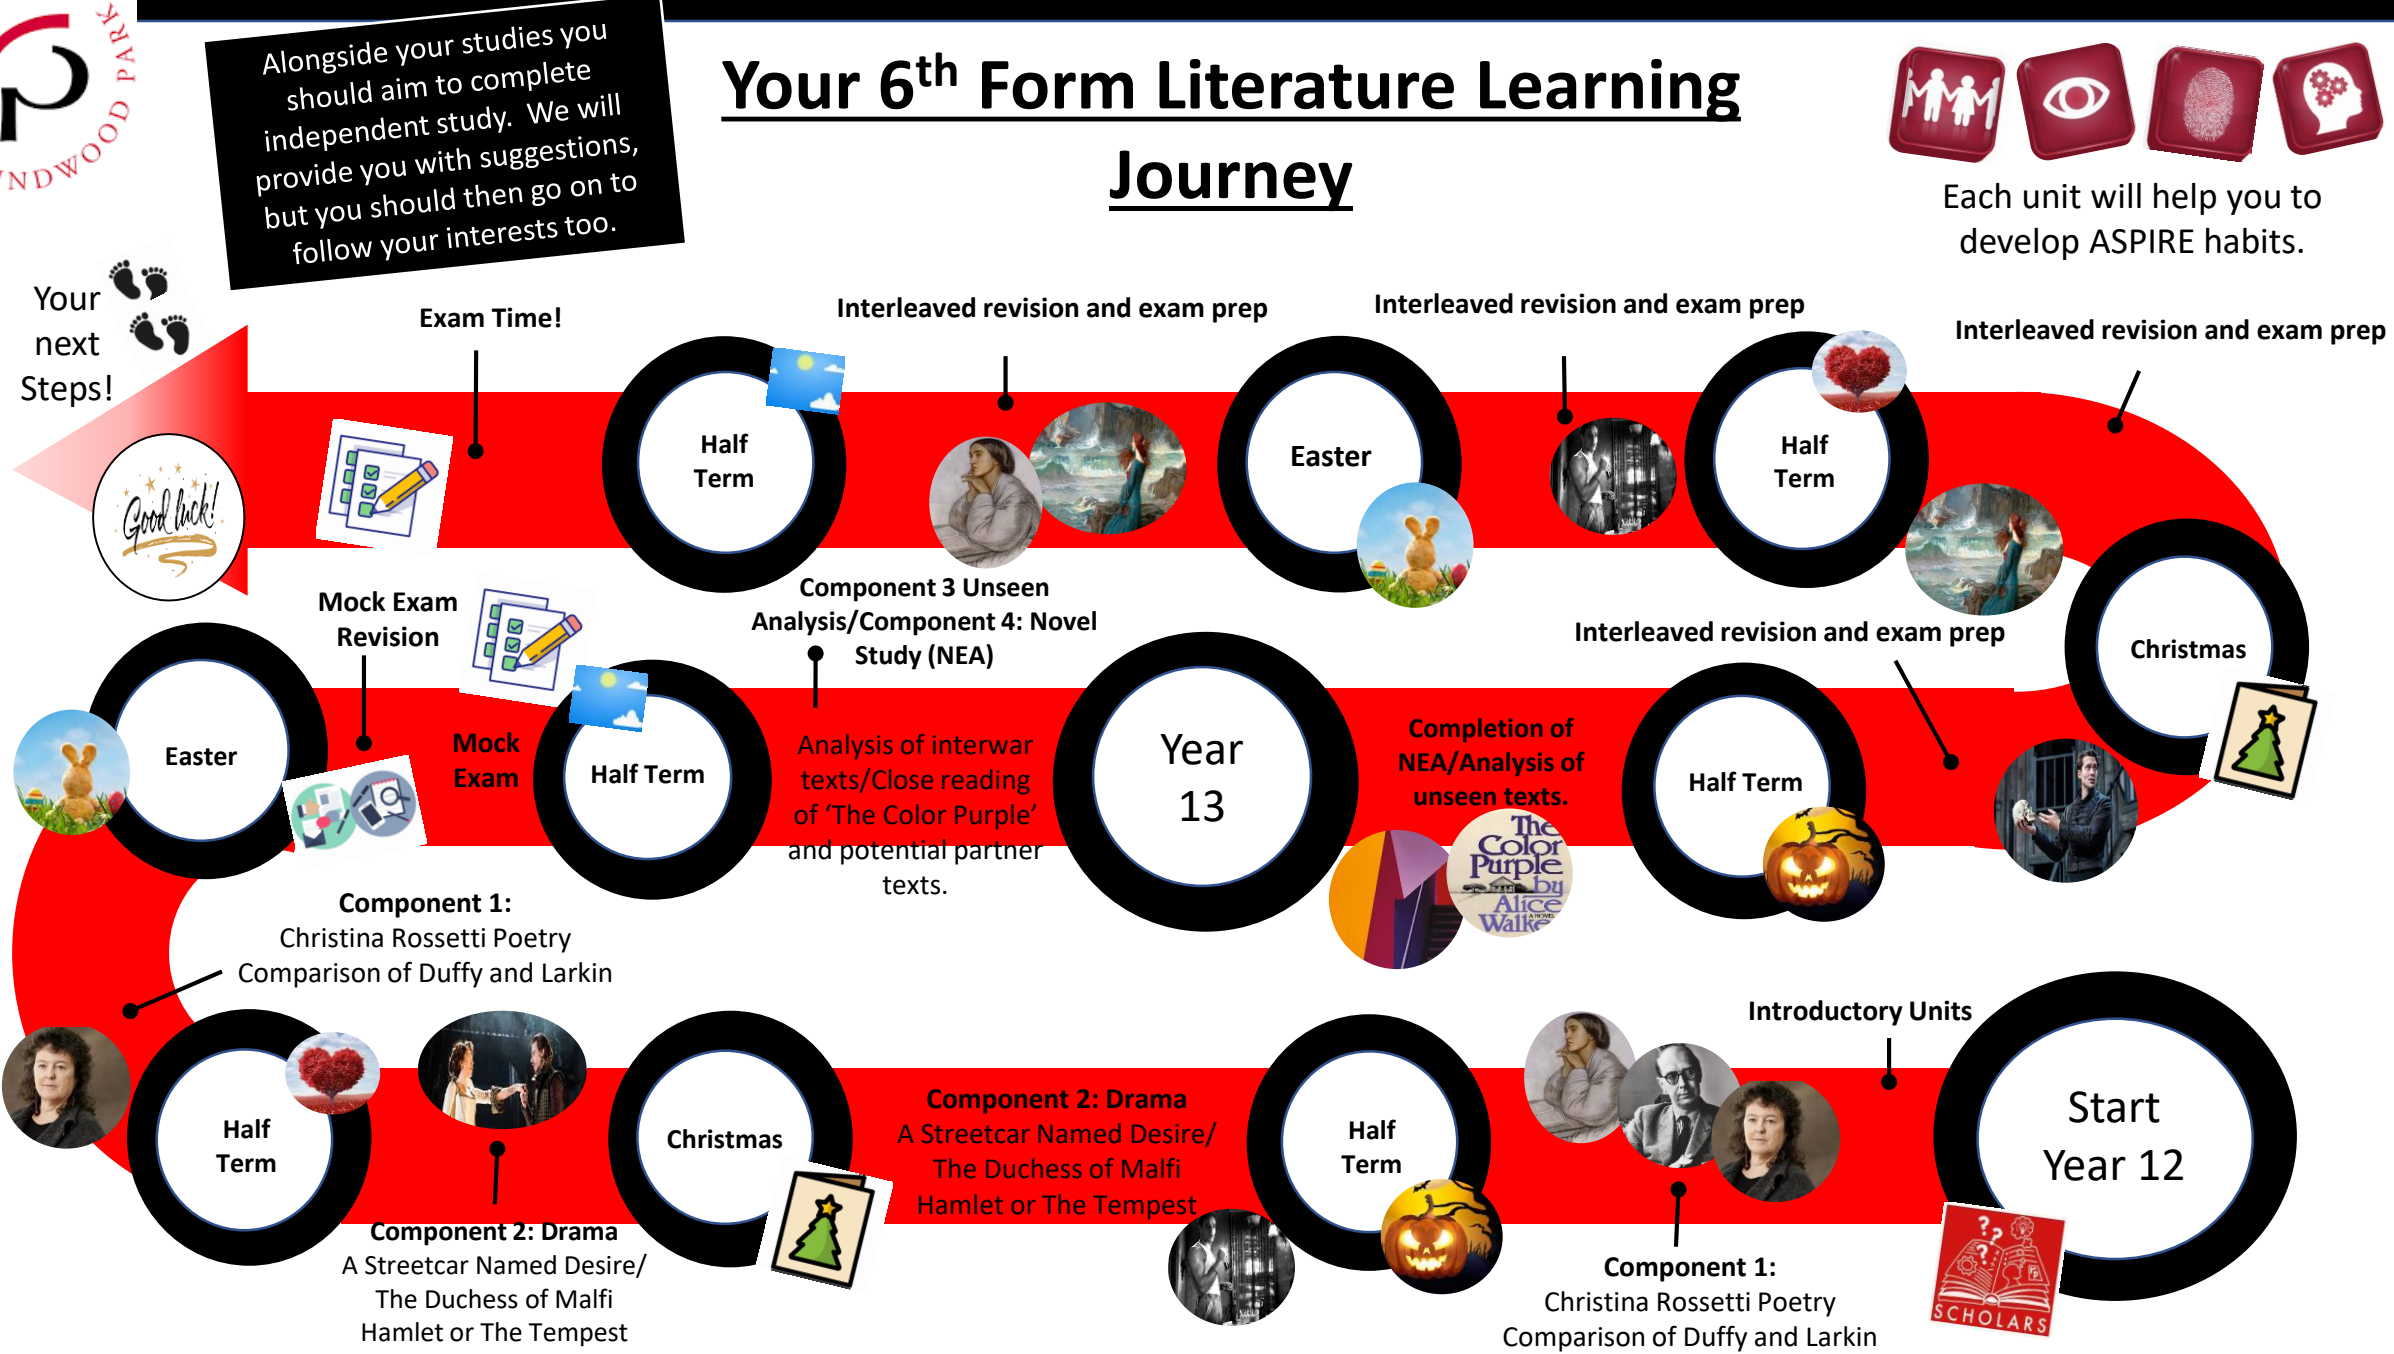

Exam Time!

Interleaved revision and exam prep

Interleaved revision and exam prep

Interleaved revision and exam prep