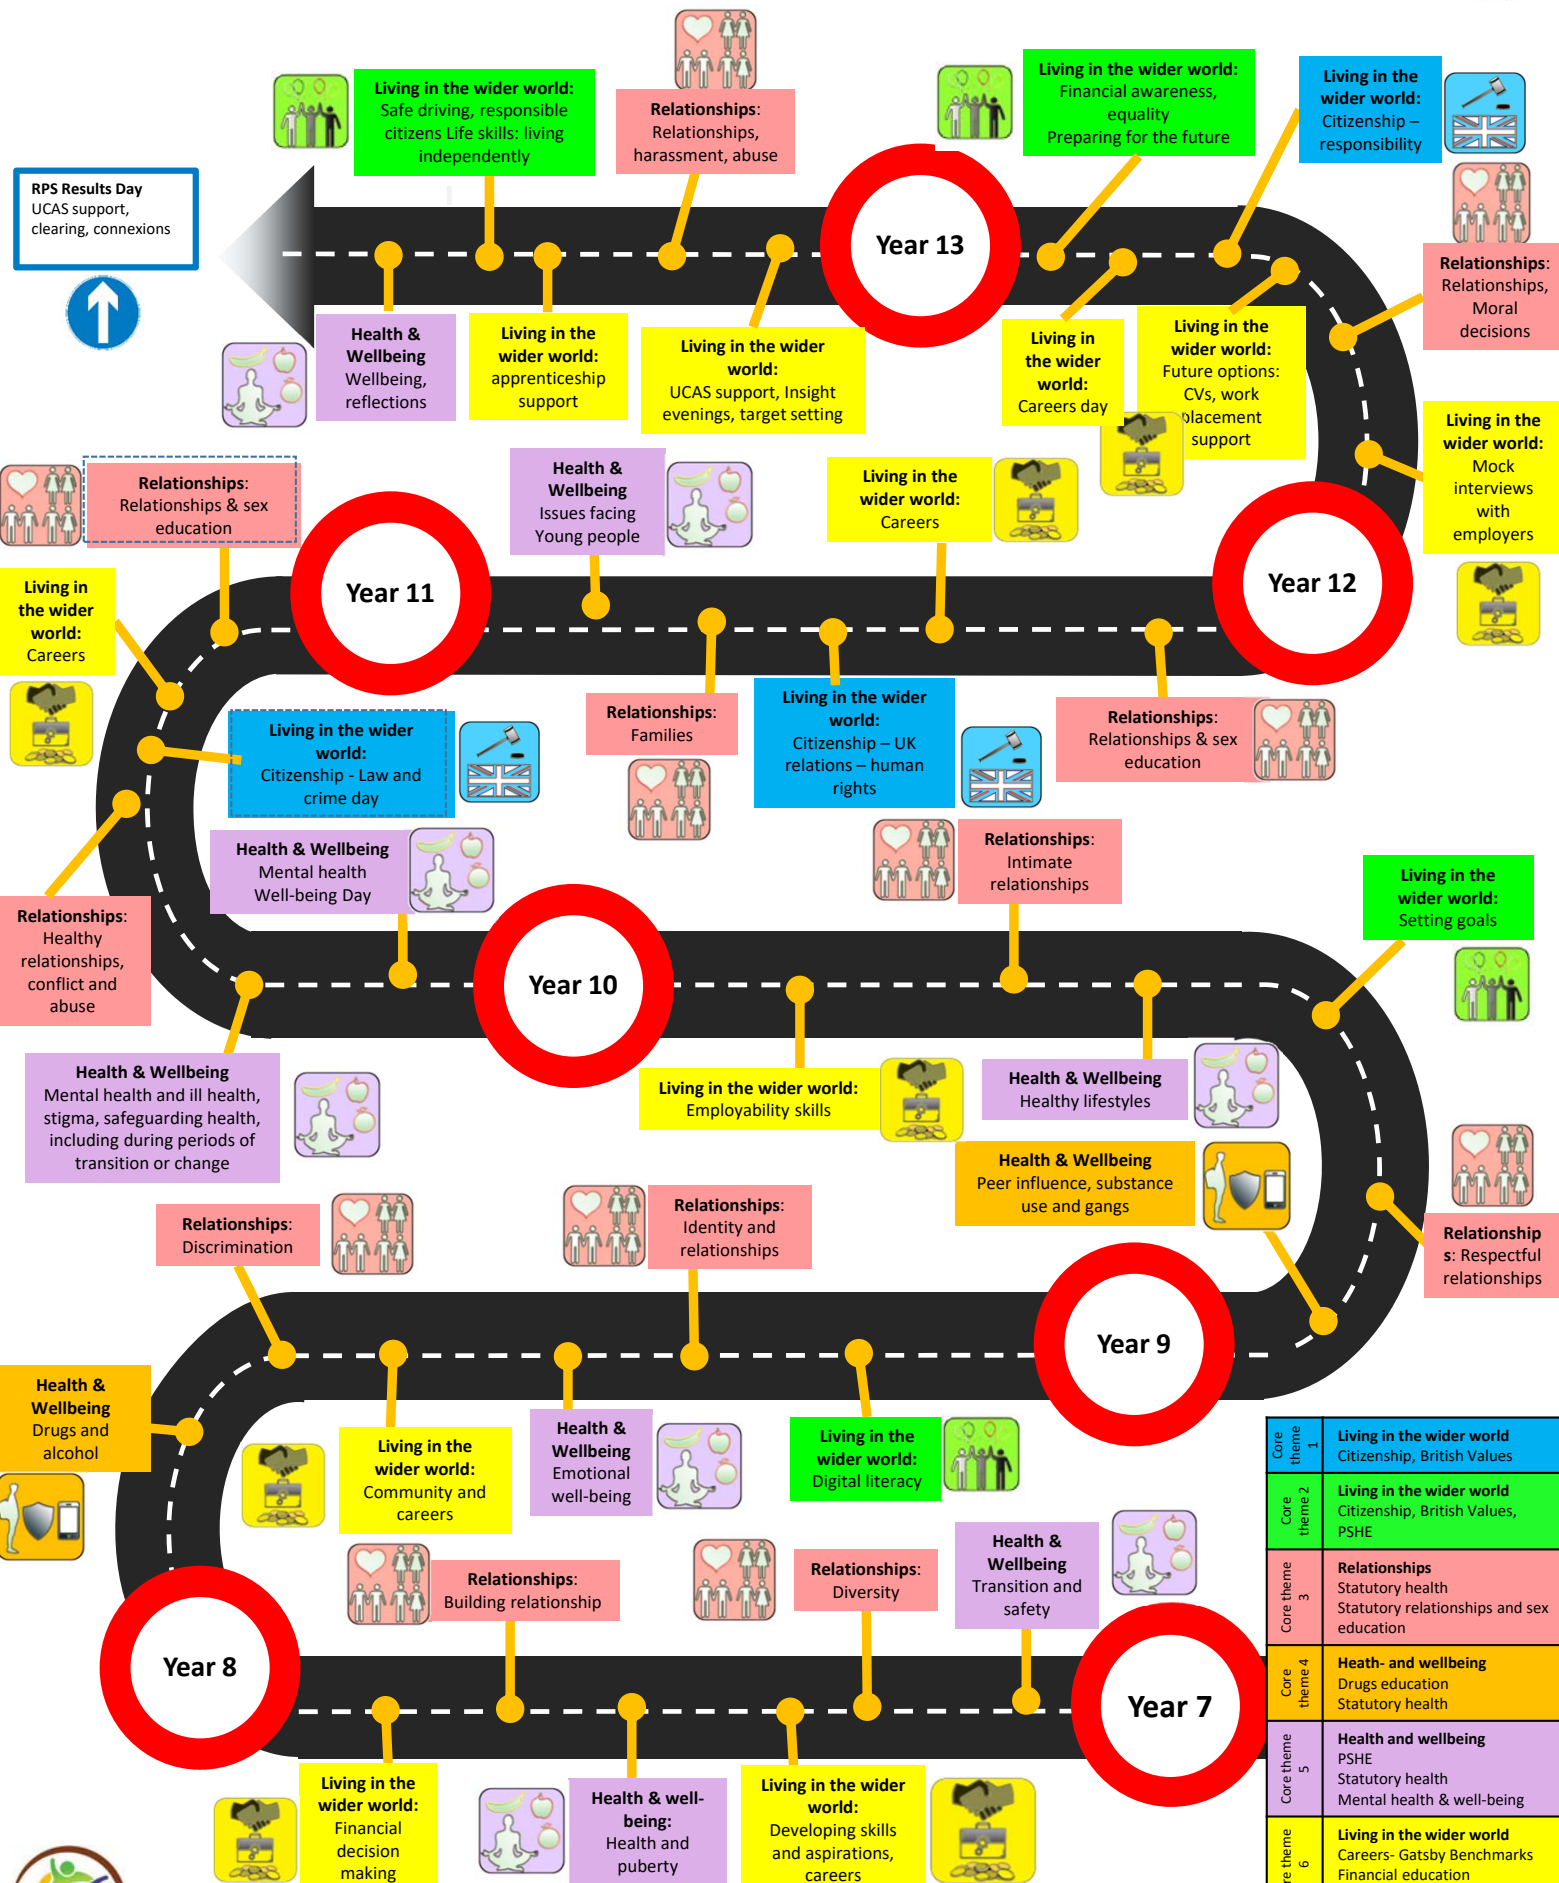

# PSHCE LEARNING JOURNEY

RPS

Core theme 1	Living in the wider world Citizenship, British Values
Core theme 2	Living in the wider world Citizenship, British Values, PSHE
Core theme 3	Relationships Statutory health Statutory relationships and sex education
Core theme 4	Health- and wellbeing Drugs education Statutory health
Core theme 5	Health and wellbeing PSHE Statutory health Mental health & well-being
Core theme 6	Living in the wider world Careers- Gatsby Benchmarks Financial education SMSC
Ethics	Ethics deliver PSHCE curriculum